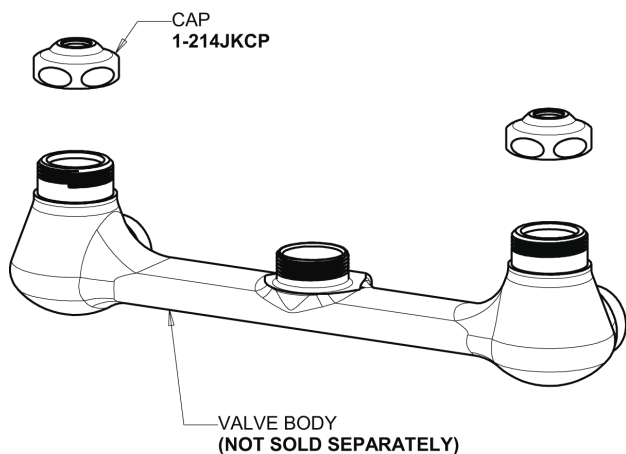

Repair Parts

509-GVBL12XKCAB

Pre-rinse fitting with adjustable centers

CHICAGO FAUCETS®

Geberit Group

Base Parts:

Adapta-Faucet with Pre-Rinse Hose and Handle Includes spout and inline vacuum breaker

2-3/8" Lever Handle 369-PRJKCP

Ceramic 1/4-Turn Cartridge with Check Valve (pair) 1-099XKCJKABNF (right) 1-100XKCJKABNF (left)

For Technical Assistance:

Phone: 800-TEC-TRUE (832-8783)

Email: techsupport.us@chicago faucets.com

2100 South Clearwater Drive
Des Plaines, IL 60018
Phone: 847-803-5000
chicago faucets.com

Repair Parts

509-GVBL12XKCAB

Pre-rinse fitting with adjustable centers

CHICAGO FAUCETS®

Geberit Group

Pre-Rinse Spray Valve
90-ANGABCP

Wall Flange
1-055JKCP

3/8" Offset Inlet Supply Arm
GJKABCP