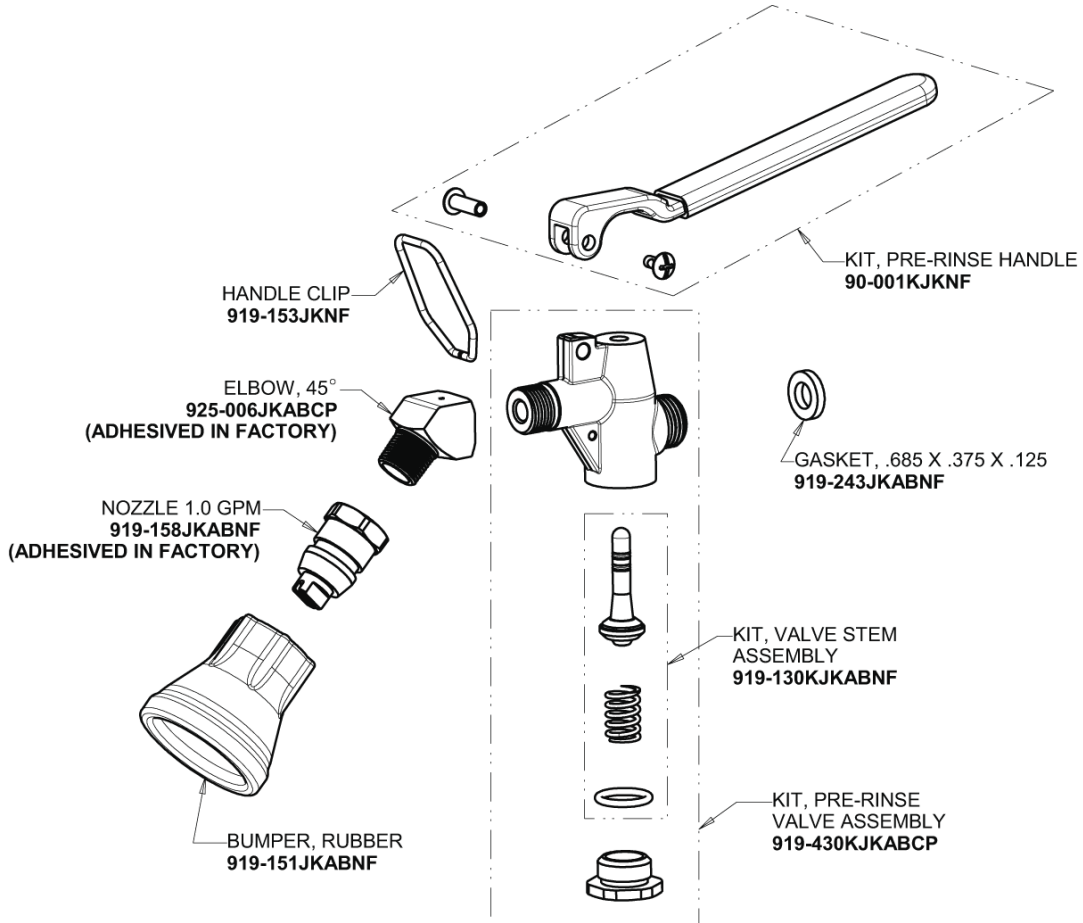

Repair Parts

509-GVBL12XKCAB

Pre-rinse fitting with adjustable centers

CHICAGO FAUCETS®

Geberit Group

Base Parts:

Adapta-Faucet with Pre-Rinse Hose and Handle Includes spout and inline vacuum breaker

2-3/8" Lever Handle 369-PRJKCP

Ceramic 1/4-Turn Cartridge with Check Valve (pair) 1-099XKCJKABNF (right) 1-100XKCJKABNF (left)

For Technical Assistance:

Phone: 800-TEC-TRUE (832-8783)

Email: techsupport.us@chicago faucets.com

2100 South Clearwater Drive
Des Plaines, IL 60018
Phone: 847-803-5000
chicago faucets.com

Repair Parts

509-GVBL12XKCAB

Pre-rinse fitting with adjustable centers

CHICAGO FAUCETS®

Geberit Group

Pre-Rinse Spray Valve
90-ANGABCP

Wall Flange
1-055JKCP

3/8" Offset Inlet Supply Arm
GJKABCP