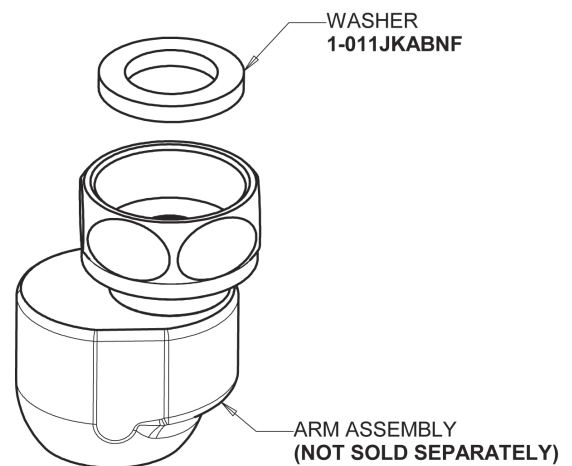

Repair Parts

509-GVBL12XKCAB

Pre-rinse fitting with adjustable centers

CHICAGO FAUCETS®

Geberit Group

Base Parts:

Adapta-Faucet with Pre-Rinse Hose and Handle Includes spout and inline vacuum breaker

2-3/8" Lever Handle 369-PRJKCP

Ceramic 1/4-Turn Cartridge with Check Valve (pair) 1-099XKCJKABNF (right) 1-100XKCJKABNF (left)

For Technical Assistance:

Phone: 800-TEC-TRUE (832-8783)

Email: techsupport.us@chicago faucets.com

2100 South Clearwater Drive
Des Plaines, IL 60018
Phone: 847-803-5000
chicago faucets.com

Repair Parts

509-GVBL12XKCAB

Pre-rinse fitting with adjustable centers

CHICAGO FAUCETS®

Geberit Group

Pre-Rinse Spray Valve
90-ANGABCP

Wall Flange
1-055JKCP

3/8" Offset Inlet Supply Arm
GJKABCP