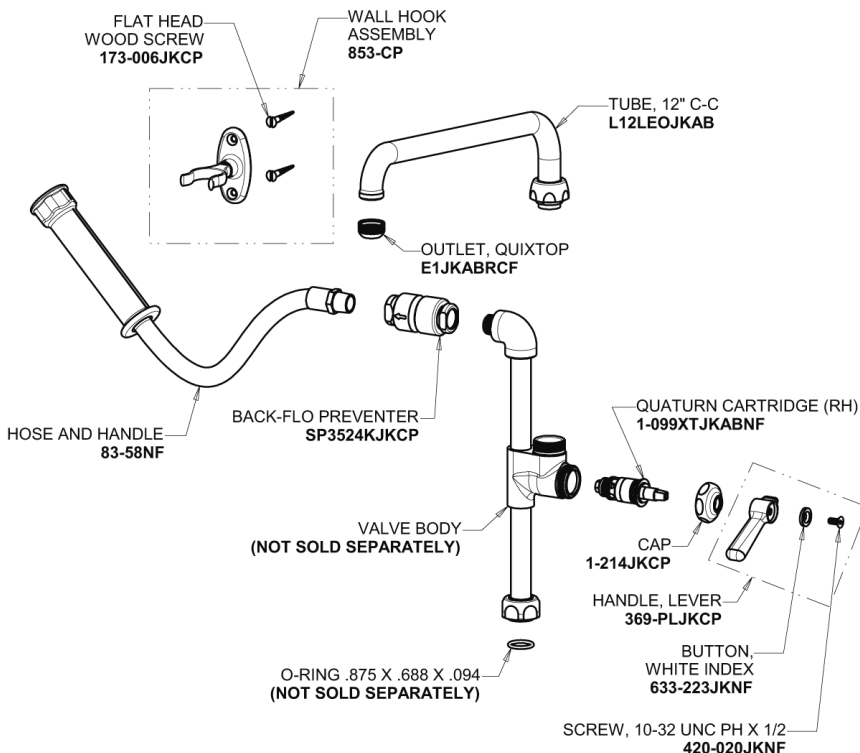

Repair Parts

509-GVBL12XKCAB

Pre-rinse fitting with adjustable centers

CHICAGO FAUCETS®

Geberit Group

Base Parts:

Adapta-Faucet with Pre-Rinse Hose and Handle Includes spout and inline vacuum breaker

2-3/8" Lever Handle 369-PRJKCP

Ceramic 1/4-Turn Cartridge with Check Valve (pair) 1-099XKCJKABNF (right) 1-100XKCJKABNF (left)

For Technical Assistance:

Phone: 800-TEC-TRUE (832-8783)

Email: techsupport.us@chicago faucets.com

2100 South Clearwater Drive
Des Plaines, IL 60018
Phone: 847-803-5000
chicago faucets.com

Repair Parts

509-GVBL12XKCAB

Pre-rinse fitting with adjustable centers

CHICAGO FAUCETS®

Geberit Group

Pre-Rinse Spray Valve
90-ANGABCP

Wall Flange
1-055JKCP

3/8" Offset Inlet Supply Arm
GJKABCP