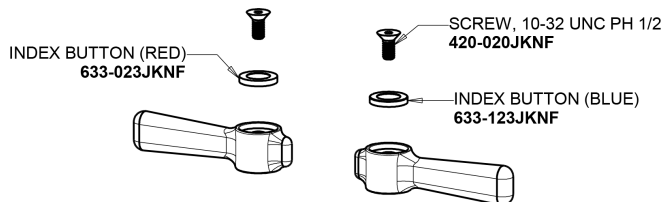

Repair Parts

509-GVBL12XKCAB

Pre-rinse fitting with adjustable centers

CHICAGO FAUCETS®

Geberit Group

Base Parts:

Adapta-Faucet with Pre-Rinse Hose and Handle Includes spout and inline vacuum breaker

2-3/8" Lever Handle 369-PRJKCP

Ceramic 1/4-Turn Cartridge with Check Valve (pair) 1-099XKCJKABNF (right) 1-100XKCJKABNF (left)

For Technical Assistance:

Phone: 800-TEC-TRUE (832-8783)

Email: techsupport.us@chicago faucets.com

2100 South Clearwater Drive
Des Plaines, IL 60018
Phone: 847-803-5000
chicago faucets.com